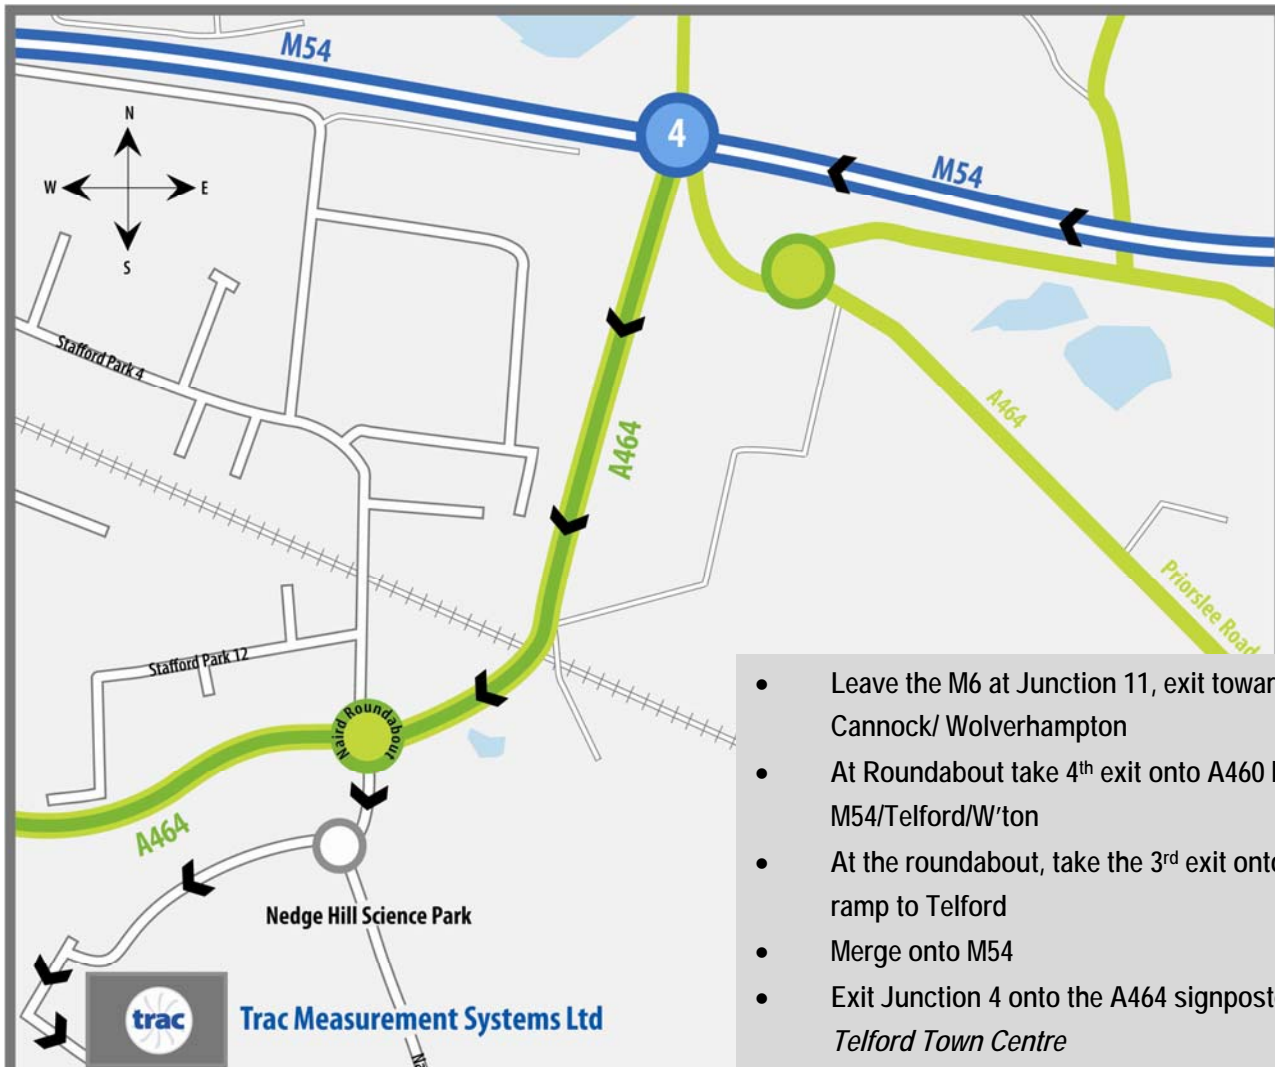

DIRECTIONS TO TRAC HOUSE

From the North: Junction 11, M6

email: tms.sales@trac-group.com
www.trac-group.com

- Leave the M6 at Junction 11, exit toward A460/ Cannock/ Wolverhampton
- At Roundabout take 4th exit onto A460 heading to M54/Telford/W'ton
- At the roundabout, take the 3rd exit onto the M54 ramp to Telford
- Merge onto M54
- Exit Junction 4 onto the A464 signposted *Telford Town Centre*
- At the Naird Roundabout take the first exit left signposted *Nedge Hill Science Park*
- At the roundabout take the second exit
- Travel straight on until you reach the Trac House Barrier, press Trac Intercom Button
- Turn Left at the end of the road
- You have arrived at Trac Measurement Systems