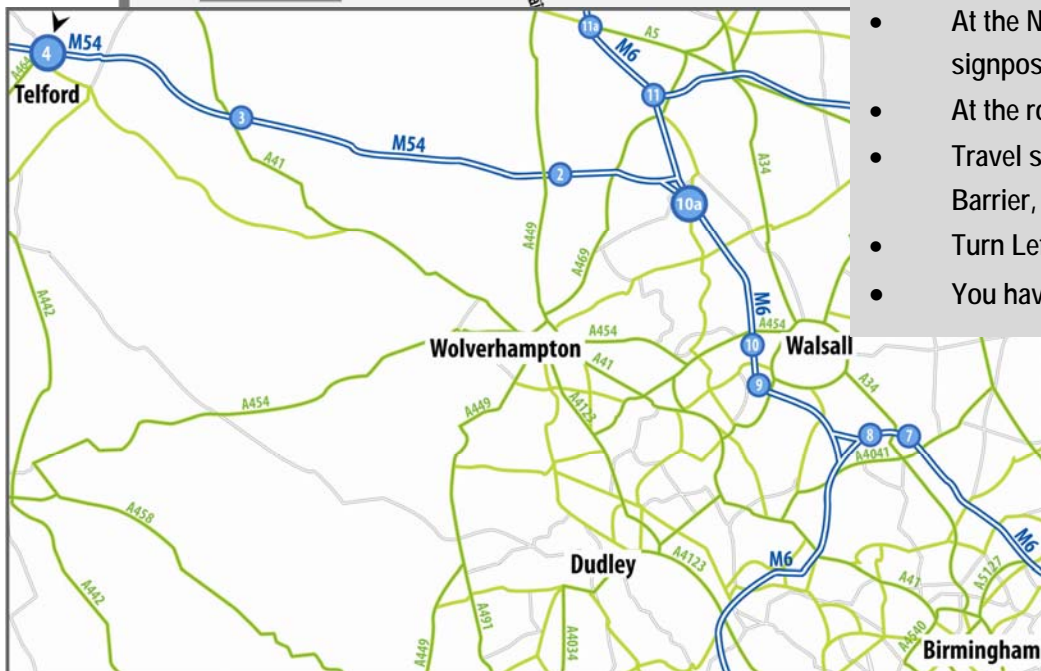

DIRECTIONS TO TRAC HOUSE

From the North: Junction 11, M6

email: tms.sales@trac-group.com
www.trac-group.com

- Leave the M6 at Junction 11, exit toward A460/ Cannock/ Wolverhampton
- At Roundabout take 4th exit onto A460 heading to M54/Telford/W'ton
- At the roundabout, take the 3rd exit onto the M54 ramp to Telford
- Merge onto M54
- Exit Junction 4 onto the A464 signposted *Telford Town Centre*
- At the Naird Roundabout take the first exit left signposted *Nedge Hill Science Park*
- At the roundabout take the second exit
- Travel straight on until you reach the Trac House Barrier, press Trac Intercom Button
- Turn Left at the end of the road
- You have arrived at Trac Measurement Systems