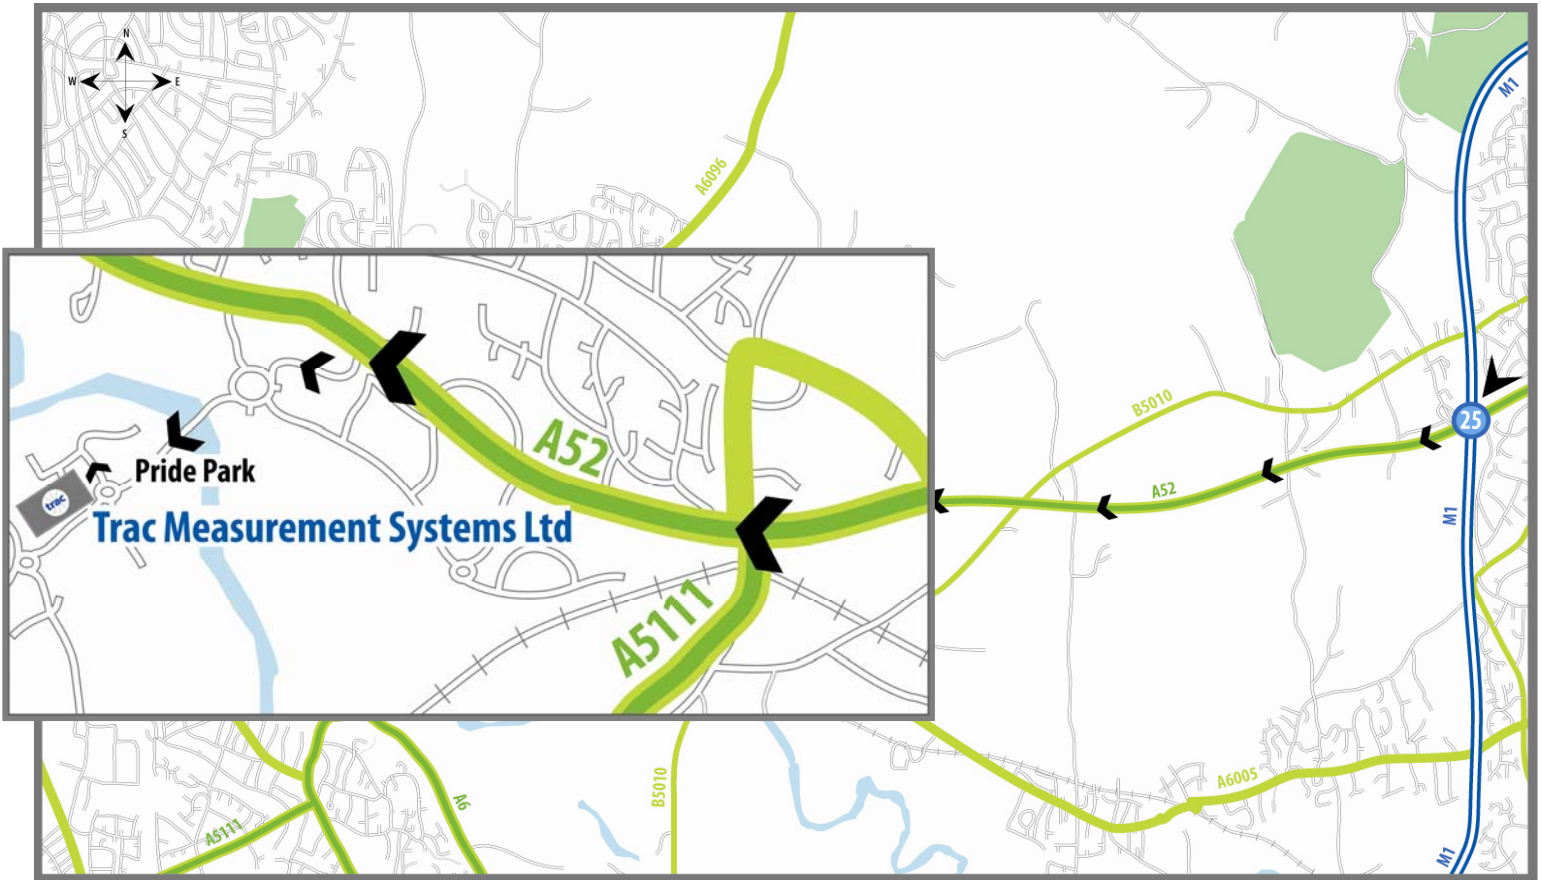

DIRECTIONS TO DERBY

From the South: Junction 25/ M1

email: tms.sales@trac-group.com
www.trac-group.com

- Leave the M1 at Junction 25 exit toward Nottingham/Ilkeston/Derby/A52
- At the roundabout take the 1st exit onto A52 ramp to Derby
- Merge onto A52
- Exit onto Wyvern Way
- At the roundabout take the 4th exit onto Derwent Parade
- At the roundabout take the 3rd exit onto Millennium Way
- Trac Measurement Systems Derby is first on the left

Trac Measurement Systems Limited

Derby site, Millennium Way
Pride Park, Derby
DE24 8HZ United Kingdom
Tel: 44 (0) 1332 851720
Fax: 44 (0) 1332 851739
Email: tms.sales@trac-group.com
www.trac-group.com