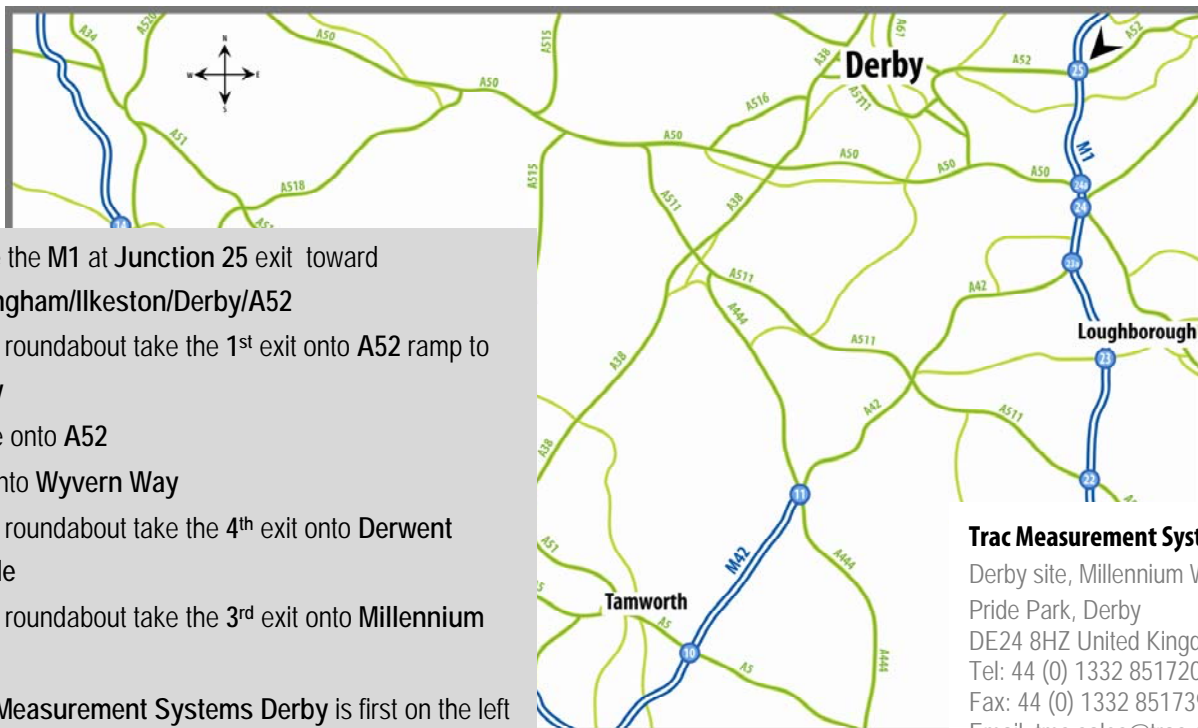

DIRECTIONS TO DERBY

From the South: Junction 25/ M1

email: tms.sales@trac-group.com
www.trac-group.com

- Leave the M1 at Junction 25 exit toward Nottingham/Ilkeston/Derby/A52
- At the roundabout take the 1st exit onto A52 ramp to Derby
- Merge onto A52
- Exit onto Wyvern Way
- At the roundabout take the 4th exit onto Derwent Parade
- At the roundabout take the 3rd exit onto Millennium Way
- Trac Measurement Systems Derby is first on the left

Trac Measurement Systems Limited

Derby site, Millennium Way
Pride Park, Derby
DE24 8HZ United Kingdom
Tel: 44 (0) 1332 851720
Fax: 44 (0) 1332 851739
Email: tms.sales@trac-group.com
www.trac-group.com