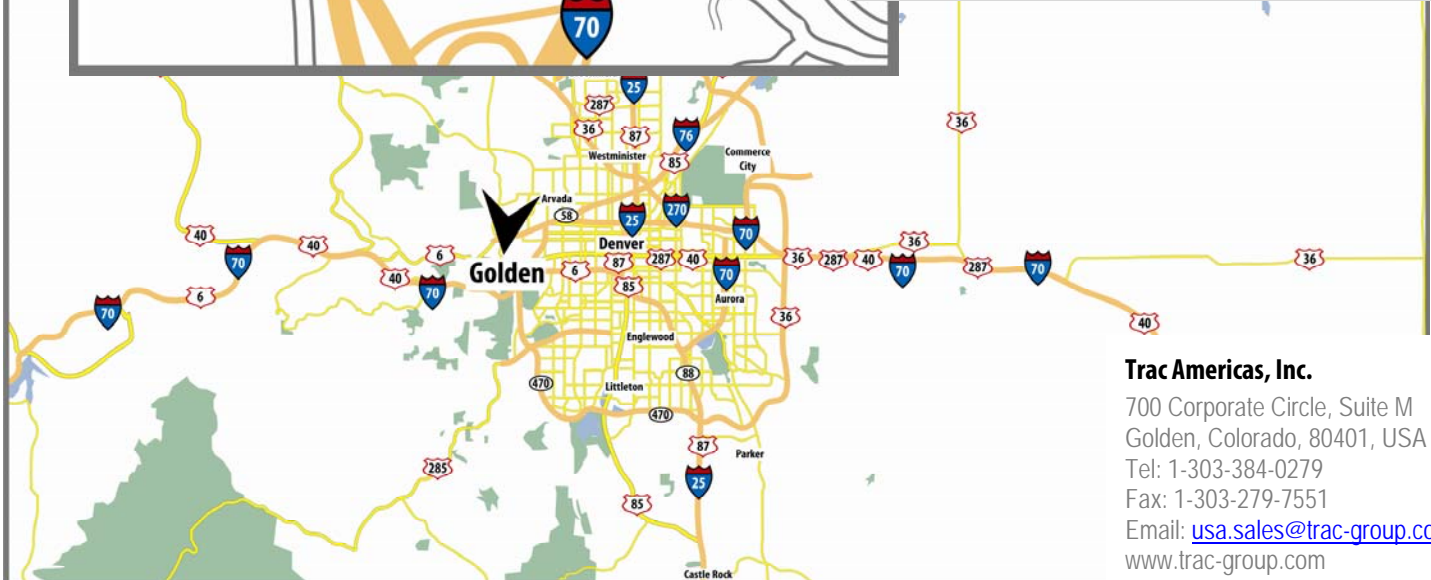

DIRECTIONS TO GOLDEN

From the South: I-25 N/ US-85 N/ US-87 N

email: tms.sales@trac-group.com
www.trac-group.com

- Follow I-25 N/ US-87 N
- Take exit 209B for 6th Ave/ US-6 toward Lakewood
- Merge onto W 6th Ave Fwy
- Continue on US-6 W
- Slight left at W Colfax Ave/ US-40
- Turn left at Corporate Dr
- Turn left at Corporate Circle
- You have reached Trac Americas, Inc.