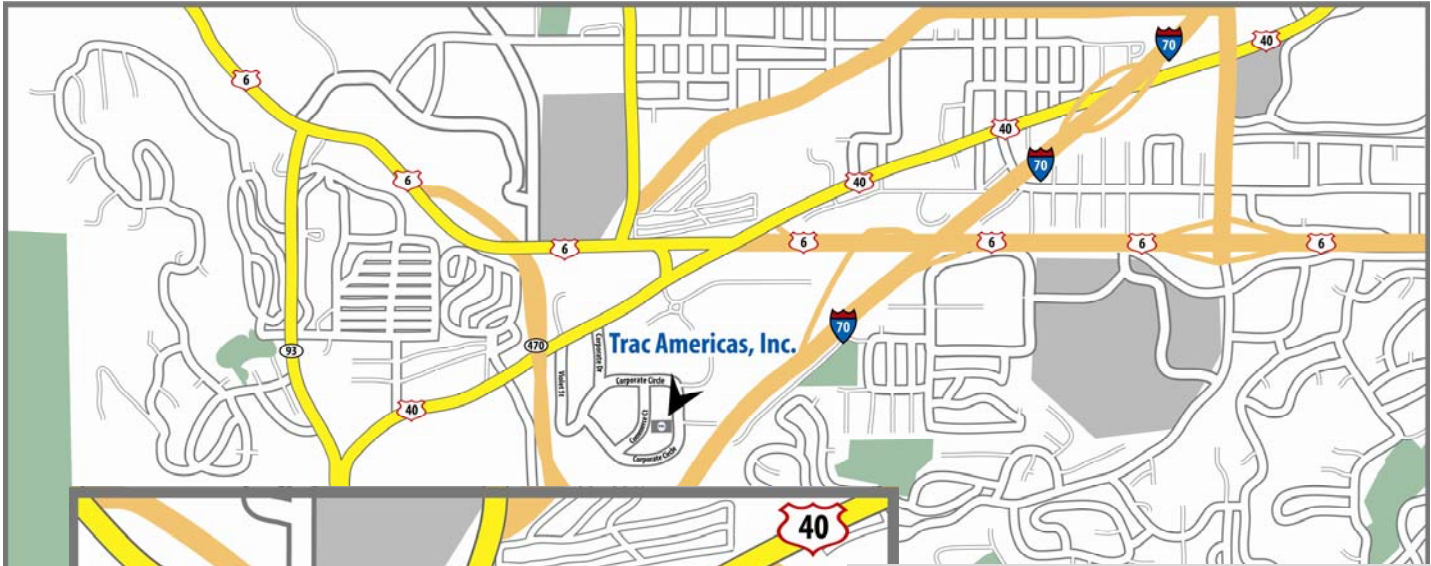

DIRECTIONS TO GOLDEN

From the South: I-25 N/ US-85 N/ US-87 N

email: tms.sales@trac-group.com
www.trac-group.com

- Follow I-25 N/ US-87 N
- Take exit 209B for 6th Ave/ US-6 toward Lakewood
- Merge onto W 6th Ave Fwy
- Continue on US-6 W
- Slight left at W Colfax Ave/ US-40
- Turn left at Corporate Dr
- Turn left at Corporate Circle
- You have reached Trac Americas, Inc.